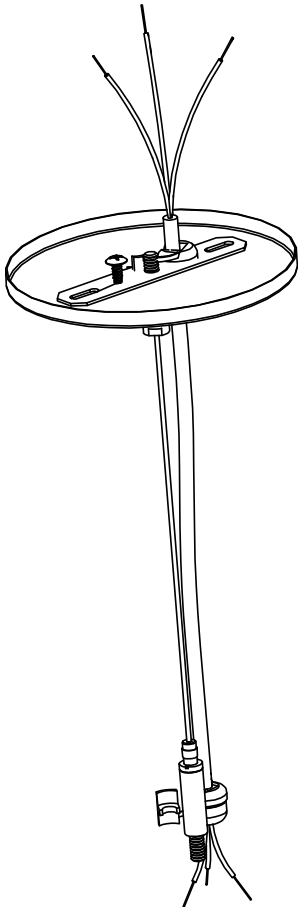

KIT00238

Title: **Suspension Kits and Power Feeds**

Date: 05/06/2024

WARNINGS

Electric shock:

- Disconnect or turn off power before installing or servicing luminaire.
- All electrical wiring to be completed by a qualified licensed electrician in accordance with local and National/Canadian Electrical Code.
- Ensure supply voltage corresponds with the correct ballast/driver voltage.
- Avoid exposing wiring to metal edges and sharp objects.
- Ensure that the luminaire is properly grounded to prevent electric hazards.

Fire:

- Keep flammable and combustible materials away from the light source and/or lens.
- Use correctly rated supply conductors as indicated by product labeling.

Burn:

- Allow luminaire to cool before handling luminaire.

Personal Injury:

- Wear safety glasses and gloves when handling the luminaire to avoid physical injury.
- Avoid direct eye contact with light source.
- Always support the weight of the luminaire.

Manufacturer is not responsible for any injuries due to the improper installation or handling of its products.

AIRCRAFT CABLE W/ ADJUSTABLE GRIPPER & CANOPY KIT (1) - **BLACK or WHITE COLOR**

QTY

1

Compatible with Series;
LMEZ's

Part #		Description
KIT00293 (White) KIT00238 (Black)		5-Wire 18ga UNV Power Supply with 48" Aircraft Cable & Canopy
KIT00230 (White) KIT00253 (Black)		6-Wire UNV Power Feed with 48" Air Craft Cable& Canopy (Emergency)
KIT00294 (White)		3-Wire 347V Power Feed with 48" Air Craft Cable & Canopy (Non-dimmable)
KIT00295 (White)		5-Wire 347V Power Feed with 48" Air Craft Cable & Canopy